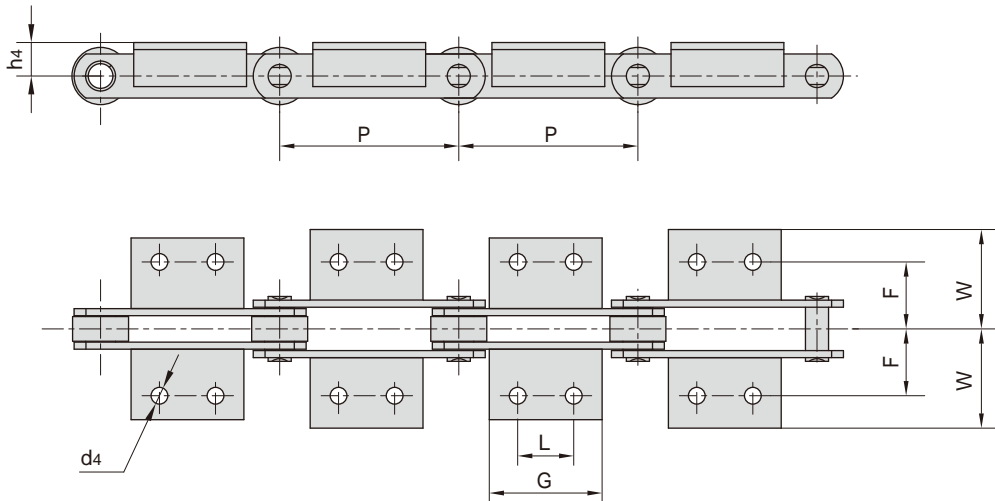

FV

DIN 链号 DIN Chain No.	P	L	G	d4	F	W	h4
	mm	mm	mm	mm	mm	mm	mm
FV40	50.0		45.0				
	63.0		31.0				
	80.0	25.0	45.0	6.5	25.0	40.5	20.0
	100.0	30.0	50.0				
	125.0	30.0	60.0				
FV63	63.0		40.0				
	80.0	25.0	45.0				
	100.0	30.0	50.0	8.4	34.0	50.0	30.0
	125.0	40.0	60.0				
	160.0	50.0	70.0				
FV90	63.0		30.0				
	80.0	25.0	45.0				
	100.0	30.0	50.0				
	125.0	40.0	60.0	8.4	40.0	64.0	35.0
	160.0	50.0	70.0				
	200.0	60.0	80.0				
	250.0	65.0	85.0				
FV112	100.0	30.0	50.0				
	125.0	40.0	65.0				
	160.0	50.0	75.0	11.0	50.0	70.0	40.0
	200.0	65.0	90.0				
	250.0	80.0	105.0				

附板带一个孔
Attachments with 1 hole

DIN 链号 DIN Chain No.	P	L	G	d4	F	W	h4
	mm	mm	mm	mm	mm	mm	mm
FV140	100.0	30.0	50.0	6	6 ...Rā	81.0	
	125.0	40.0	60.0				
	160.0	50.0	75.0				
	200.0		105.0				
	250.0		130.0				
	125.0		63.0	13.0	64.0	91.0	
	160.0	50.0	80.0				
	200.0	65.0	110.0				
	250.0	80.0	130.0				
	315.0	100.0	160.0				
	160.0		80.0				
	200.0	65.0	110.0				
	250.0	80.0	130.0				
	315.0	100.0	160.0				
	400.0	100.0	190.0				
	160.0		50.0				
	200.0	65.0	95.0				
	250.0	80.0	130.0				
	315.0	100.0	160.0				
	400.0	100.0	190.0				