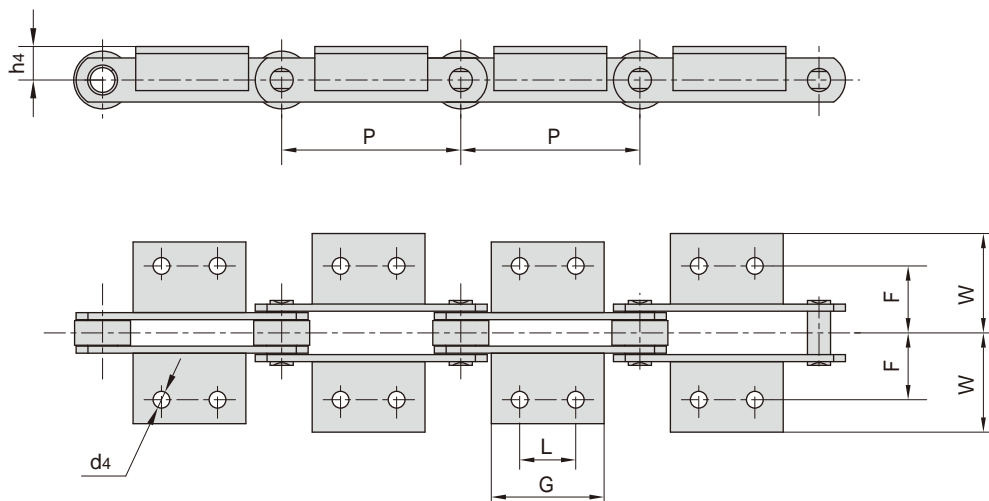

FV

DIN 链号 DIN Chain No.	P	L	G	d4	F	W	h4
	mm	mm	mm	mm	mm	mm	mm
FV40	50.0		45.0				
	63.0		31.0				
	80.0	25.0	45.0	6.5	25.0	40.5	20.0
	100.0	30.0	50.0				
	125.0	30.0	60.0				
FV63	63.0		40.0				
	80.0	25.0	45.0				
	100.0	30.0	50.0	8.4	34.0	50.0	30.0
	125.0	40.0	60.0				
	160.0	50.0	70.0				
FV90	63.0		30.0				
	80.0	25.0	45.0				
	100.0	30.0	50.0				
	125.0	40.0	60.0	8.4	40.0	64.0	35.0
	160.0	50.0	70.0				
	200.0	60.0	80.0				
	250.0	65.0	85.0				
FV112	100.0	30.0	50.0				
	125.0	40.0	65.0				
	160.0	50.0	75.0	11.0	50.0	70.0	40.0
	200.0	65.0	90.0				
	250.0	80.0	105.0				

附板带一个孔
Attachments with 1 hole

DIN 链号 DIN Chain No.	P	L	G	d4	F	W	h4
	mm	mm	mm	mm	mm	mm	mm
FV140	100.0	30.0	50.0	6	6 ...Rā	81.0	
	125.0	40.0	60.0				
	160.0	50.0	75.0				
	200.0		105.0				
	250.0		130.0				
	125.0		63.0	13.0	64.0	91.0	
	160.0	50.0	80.0				
	200.0	65.0	110.0				
	250.0	80.0	130.0				
	315.0	100.0	160.0				
	160.0		80.0				
	200.0	65.0	110.0				
	250.0	80.0	130.0				
	315.0	100.0	160.0				
	400.0	100.0	190.0				
	160.0		50.0				
	200.0	65.0	95.0				
	250.0	80.0	130.0				
	315.0	100.0	160.0				
	400.0	100.0	190.0				